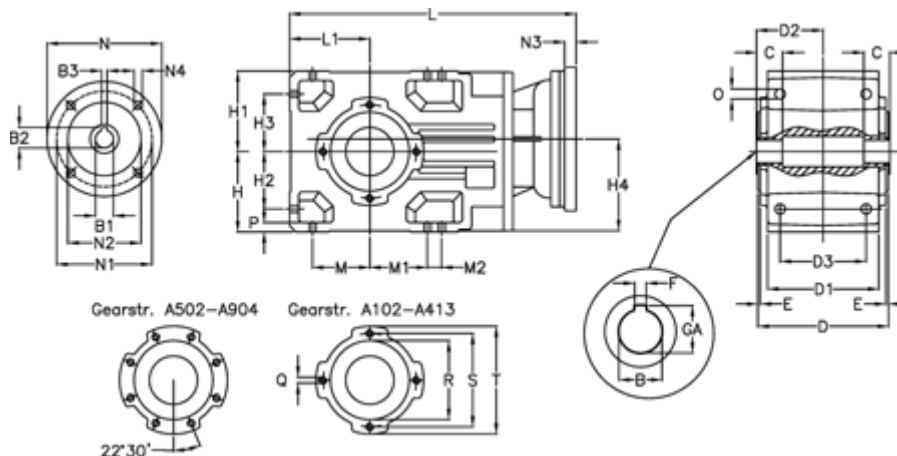

Article number: 29600301803235

Description: Bevel helical gearbox
A302UH35-18-P90B5

Measures

B = 35	D3 = 95	H3 = 63.0	N1 = 165	S = 115
B1 = 24	Description = A302UH35-xx-P90 B5	H4 = 108.5	N2 = 130	T = 140
B2 = 27.3	E = 3.0	L = 352.5	N3 = 0	
B3 = 8	F = 10	L1 = 90	N4 = M10x12	
C = 25	GA = 38.3	M = 63.0	O = 12.0	
D = 156	H = 90	M1 = 63.0	P = 11	
D1 = 130	H1 = 90	M2 = 22	Q = M8x15	
D2 = 80.0	H2 = 63.0	N = 200	R = 95	